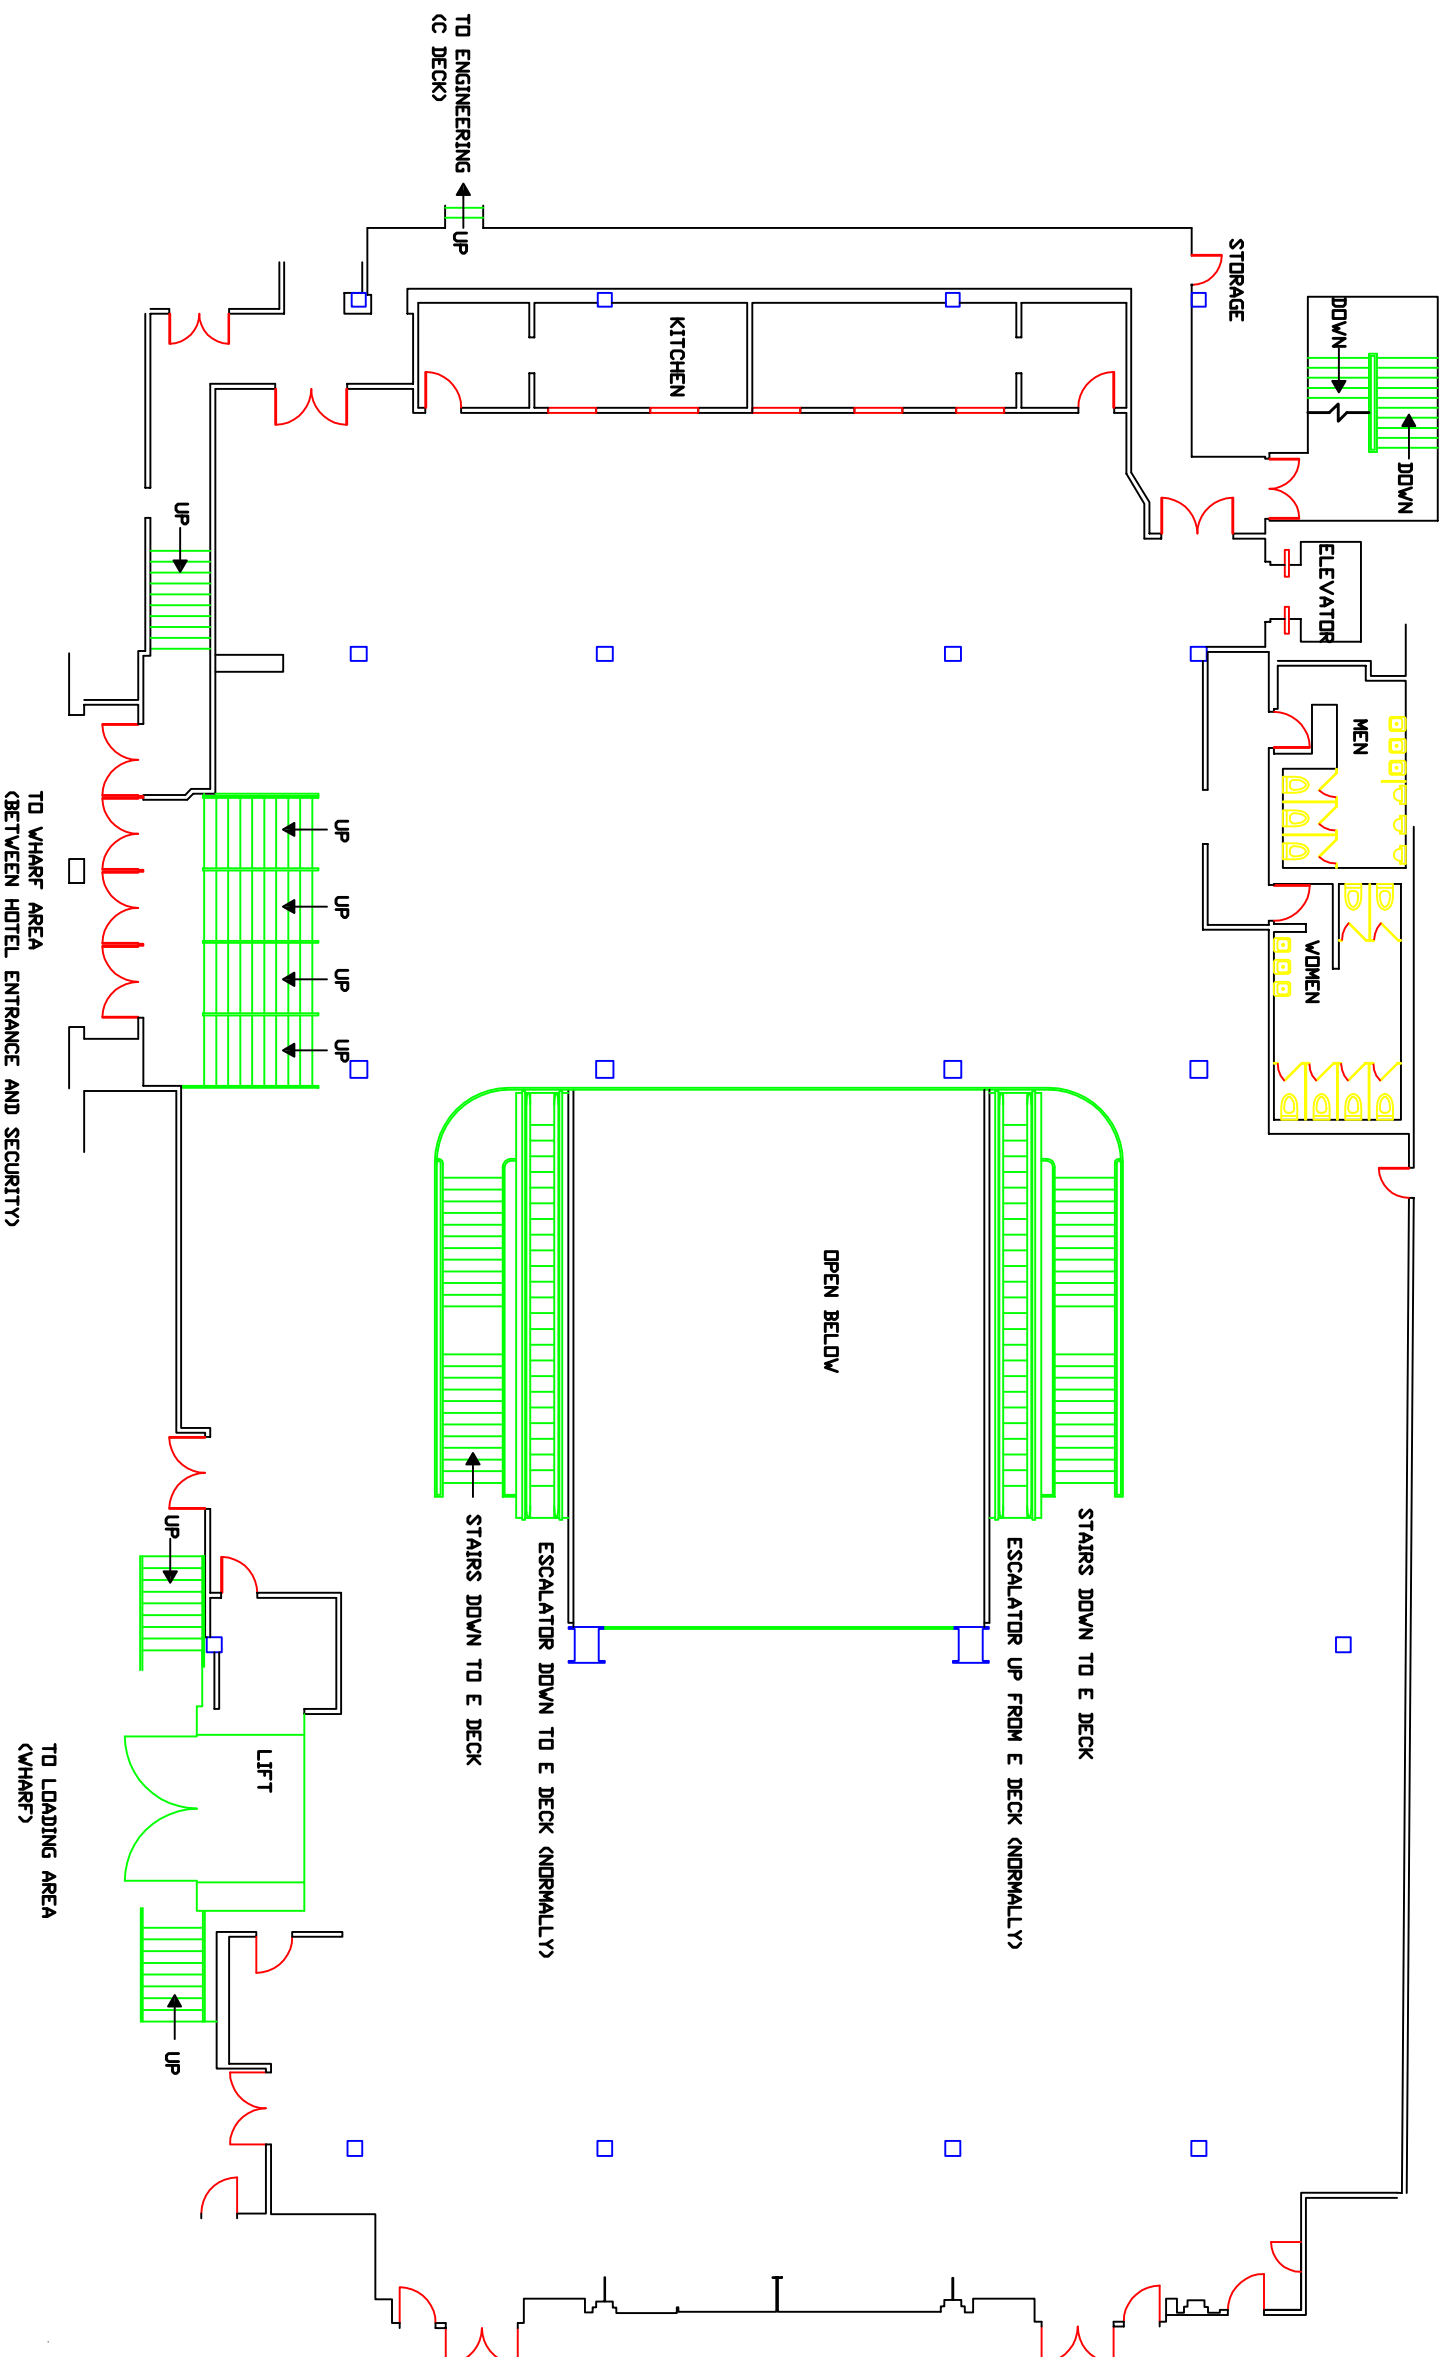

STARBOARD

PORT

THE QUEEN MARY

EXHIBIT HALL UPPER LEVEL (D DECK)

DATE: JUNE 19, 2007

SCALE: 1/16" = 1'

DRAWN BY A.F.